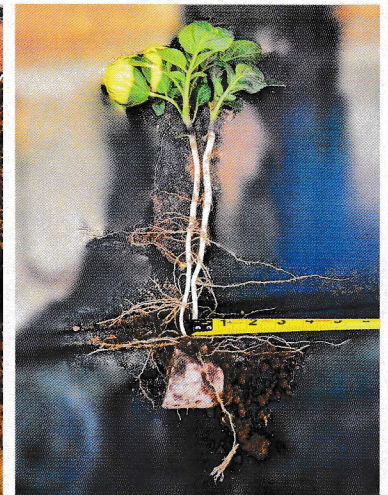

No product placed in inefficient application zones

Screenshot of in-cab monitor display

Improve control of product applications.

An in-cab monitor allows the operator to visually assess PPP performance and make real-time adjustments for optimal product placement and efficiency.

Monitor and control where you place product.

Make adjustments in real time.

Ensure full root zone protection for the lifetime of the applied product.

Target the seed piece's immediate root zone to apply your fertilizer precisely and effectively.

Precision Product Placement can apply liquid starter fertilizers in the immediate area on either side of the seed piece making nutrients available for quick emergence.

Precise Product Placements helps you nurture healthy soil and healthy crops by avoiding unnecessary pesticide applications between seed pieces.

(Left Image) Potatoes planted and treated using Press Wheel and Precise Product Placement technology. (Right Image) Russet Burbank potato plant 25 days after planting showing immediate root zone within 6" circumference of plant.