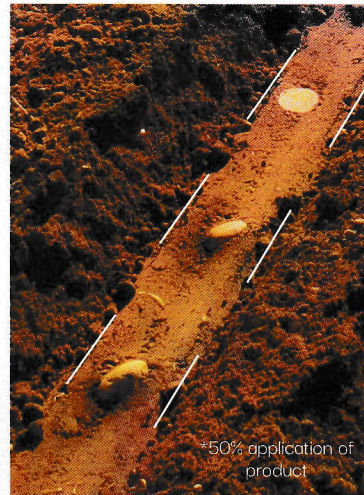

Monitor and control where you place product.

Make adjustments in real time.

Ensure full root zone protection for the lifetime of the applied product.

Target the seed piece's immediate root zone to apply your fertilizer precisely and effectively.

Precision Product Placement can apply liquid starter fertilizers in the immediate area on either side of the seed piece making nutrients available for quick emergence.

Precise Product Placements helps you nurture healthy soil and healthy crops by avoiding unnecessary pesticide applications between seed pieces.

(Left Image) Potatoes planted and treated using Press Wheel and Precise Product Placement technology. (Right Image) Russet Burbank potato plant 25 days after planting showing immediate root zone within 6" circumference of plant.