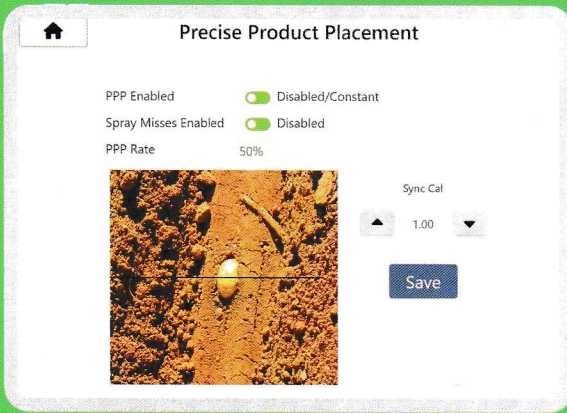

Visit Our Website <https://bluefieldseedingsolutions.com>

Watch for more news, testimonials and ongoing trial results with Precise Product Placement!

Precise Product Placement

Apply necessary products with precision

No product placed in inefficient application zones

Screenshot of in-cab monitor display

Improve control of product applications.

An in-cab monitor allows the operator to visually assess PPP performance and make real-time adjustments for optimal product placement and efficiency.

Monitor and control where you place product.

Make adjustments in real time.

Ensure full root zone protection for the lifetime of the applied product.

Target the seed piece's immediate root zone to apply your fertilizer precisely and effectively.

Precision Product Placement can apply liquid starter fertilizers in the immediate area on either side of the seed piece making nutrients available for quick emergence.

Precise Product Placements helps you nurture healthy soil and healthy crops by avoiding unnecessary pesticide applications between seed pieces.